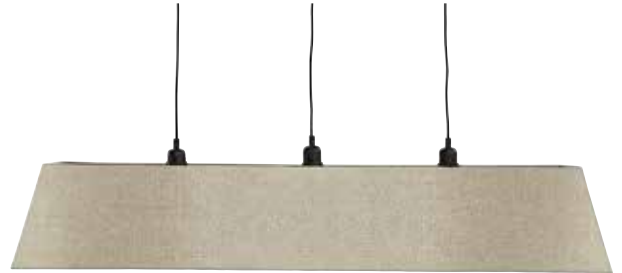

CEILING LIGHTS & SCONCES

Pendants, Chandeliers & Sconces

* Spare parts and bulbs are available to purchase upon request for all Halo lighting