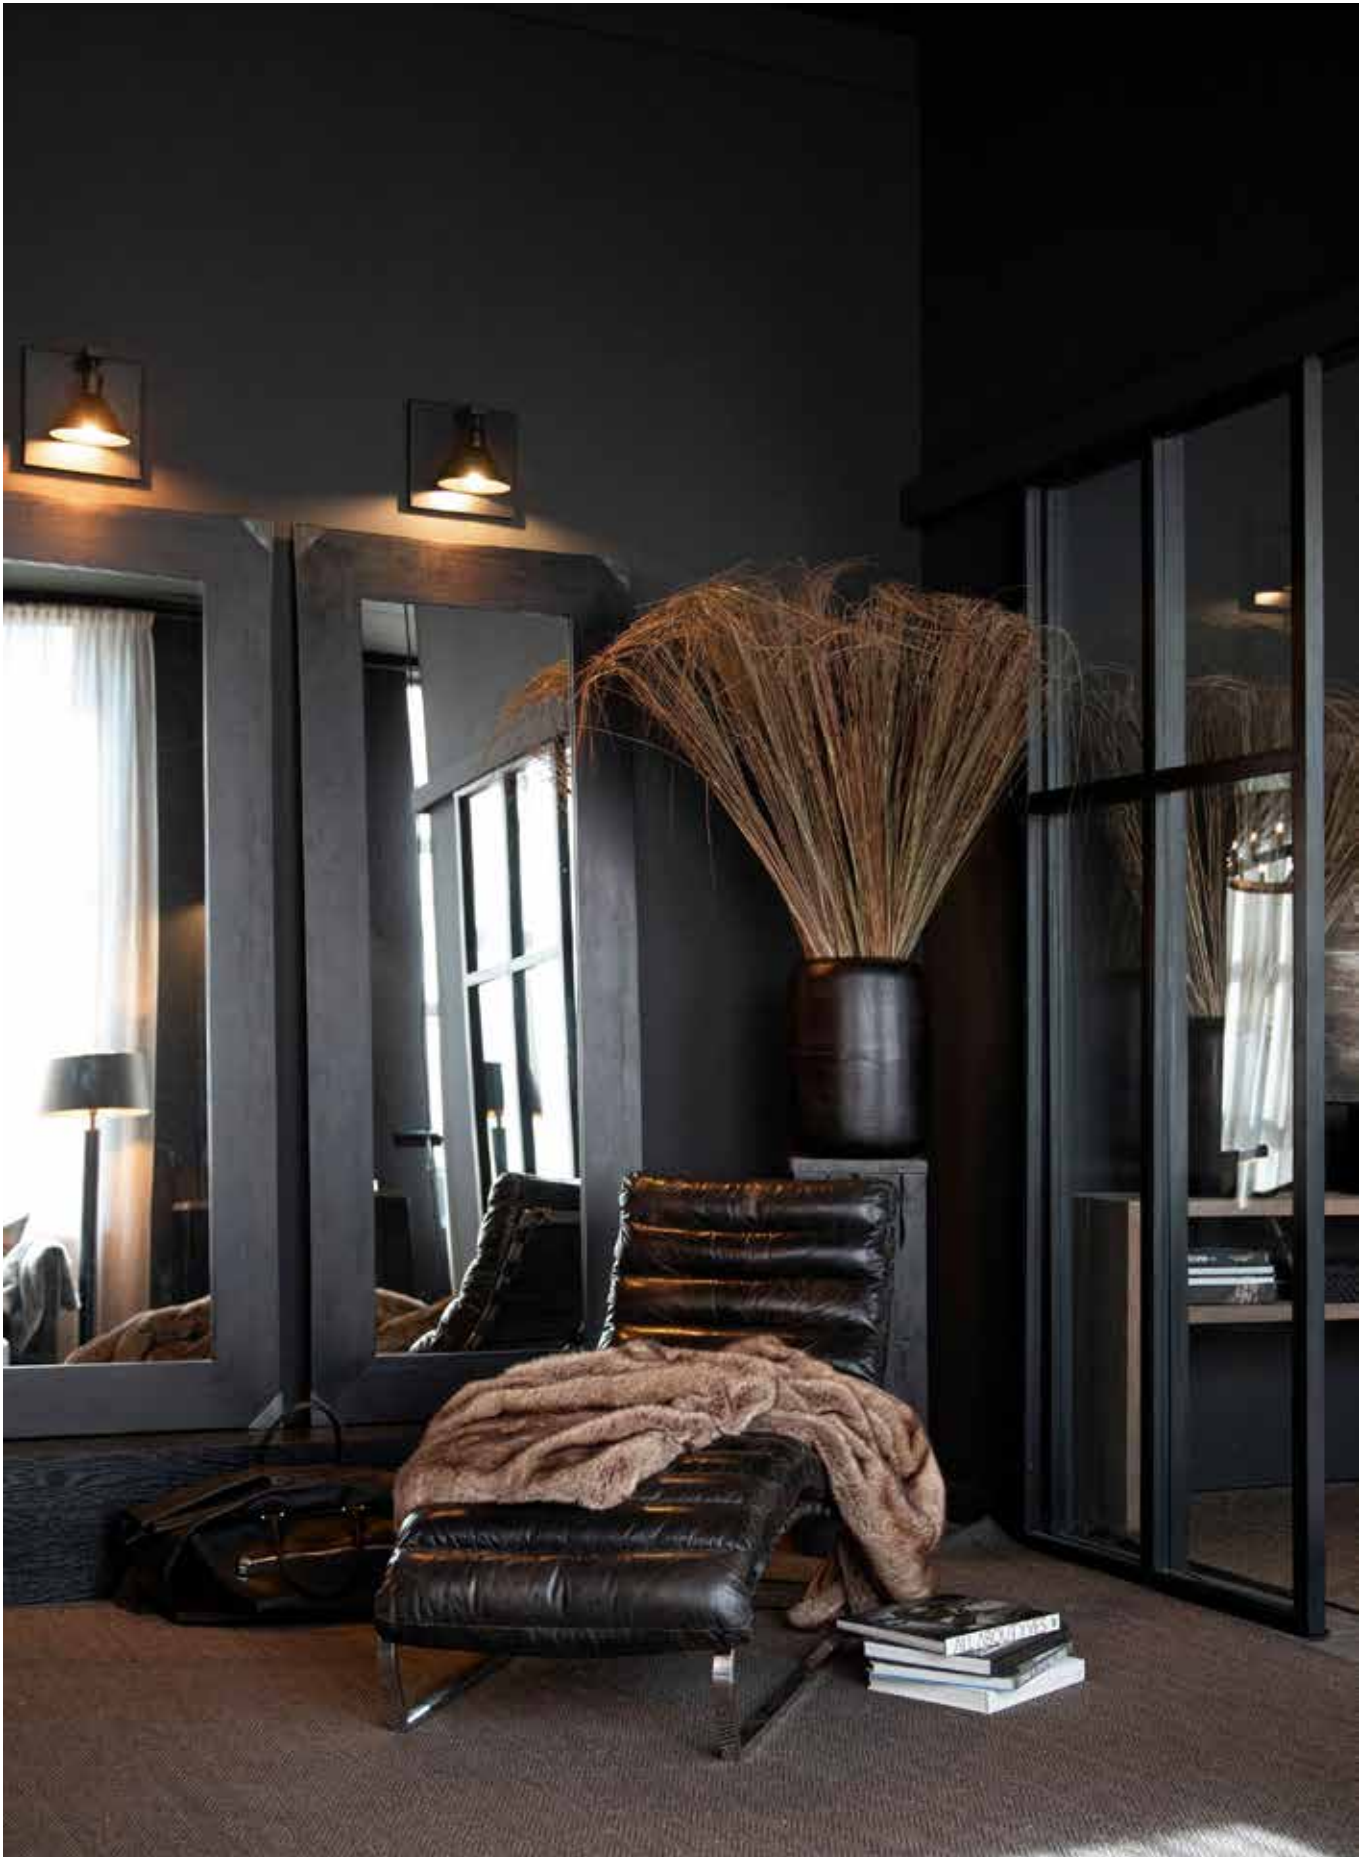

FOR MORE INFO VISIT WWW.ARTWOOD.NZ